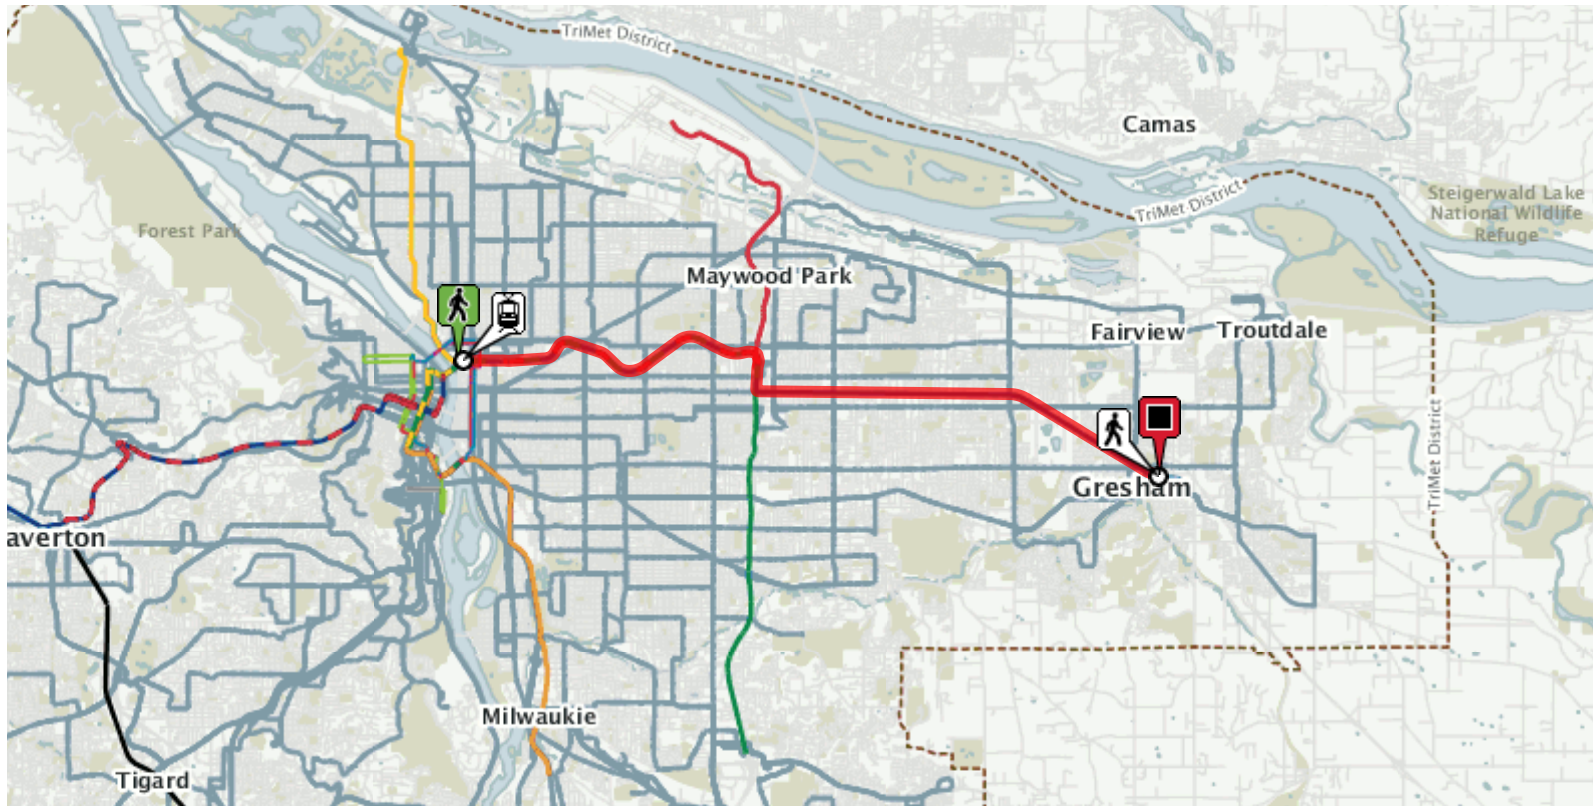

Start at Rose Quarter TC & N Interstate Ave, Portland

End at Gresham Transit Center

Start at Rose Quarter TC & N Interstate Ave, Portland

Walk to Rose Quarter TC MAX Station

Stop ID 8340

About 2 minutes - 0.1 mi

1. Walk **southeast** on **N Interstate Ave** - 56 ft

2. Left on **path** - 0.1 mi

-  3. Left to continue on **path** - 29 ft
-  4. Right on **Rose Quarter TC (path)** - 192 ft

 **Rail MAX Blue Line to Gresham**

8:07am Depart Rose Quarter TC MAX Station  
Stop ID 8340

39 minutes

8:46am Arrive Gresham Central TC MAX Station  
Stop ID 8357

 **Walk to Gresham Transit Center**

- 1. Walk **southeast** on **Gresham Central TC (path)** - 18 ft
-  2. Continue on **path** - 69 ft
-  3. Left to continue on **path** - 55 ft
-  4. Left on **Gresham Central TC (path)** - 44 ft

**End at Gresham Transit Center**

**Trip details**

**Travel** August 5th, 2017 @ 8:04am  
**Time** 42 mins  
**Transfers** 0 transfers

Valid July 18th, 2017 @ 12:21pm